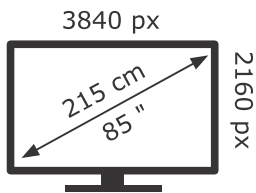

ENERG ⚡

HISENSE

85A6N

128 kWh/1000h

ABCDEF**G**

300 kWh/1000h

2019/2013